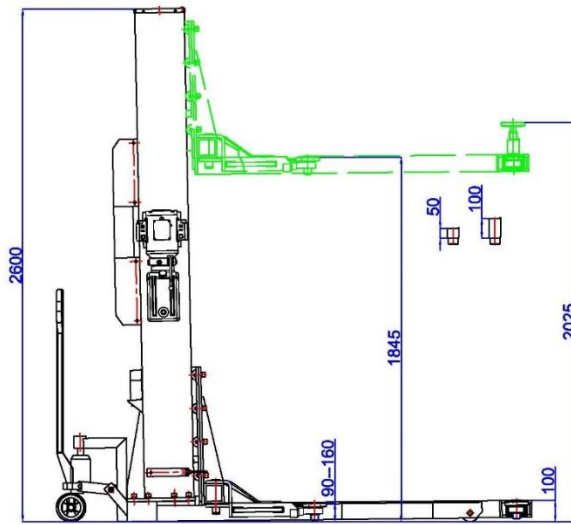

Specifications

- Lifting capacity: 2.5T
- Lifting height: 1845mm
- Minimum height: 100mm
- Post height: 2600mm
- Overall width: 2122mm
- Overall length : 2577mm
- Front arm extension: 1057mm - 1983mm
- Rear arm extension: 800mm – 2122mm
- Lifting time: max 53 seconds (load dependent)
- Gross Weight: 775kg
- Warranty : Structural Warranty: 5-year, Parts Warranty: 1-Year