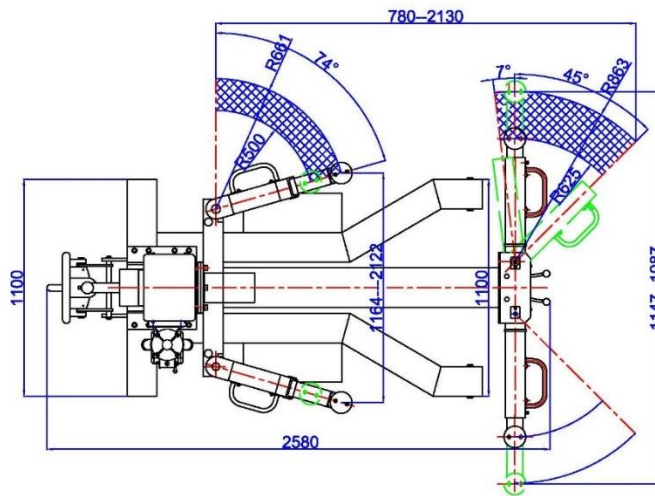

Specifications

- Lifting capacity: 2.5T
- Lifting height: 1845mm
- Minimum height: 100mm
- Post height: 2600mm
- Overall width: 2122mm
- Overall length : 2577mm
- Front arm extension: 1057mm - 1983mm
- Rear arm extension: 800mm – 2122mm
- Lifting time: max 53 seconds (load dependent)
- Gross Weight: 775kg
- Warranty : Structural Warranty: 5-year, Parts Warranty: 1-Year