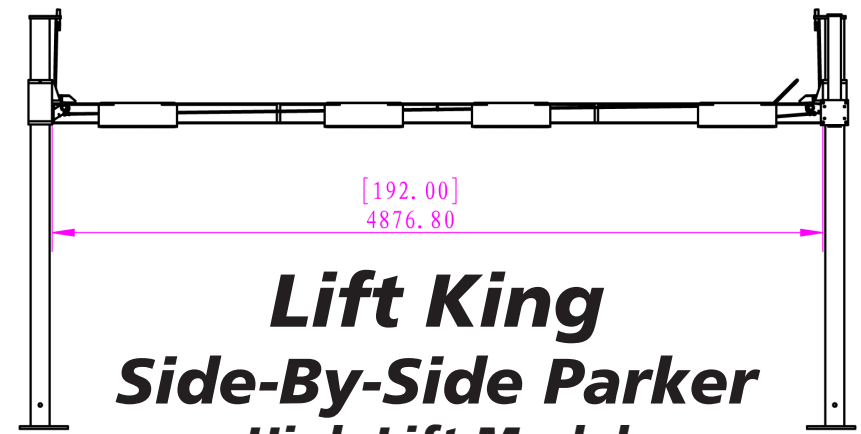

Double Your Garage Space

NEW!!

**Portable
Side-By-Side
Lifter**

Lift King Side-By-Side Parker
4000Kg Capacity
Freestanding / Portable
240V/15amp

Features

- Freestanding & Portable
- 4000Kgs Capacity (standard lift-height model @ \$7195.00 incl GST) / 4500Kgs Capacity (high-lift model @ \$7,495.00 incl GST)
- 240v/15amp power
- 2 x Rolling Jacking Trays - you can place the jockey wheels of a trailer or caravan in these...
- 6 x Drip Trays
- Removable 'Alu' Approach Ramps
- LIFETIME Structural Warranty (Private Use)
- Flow-Control Valve
- Latest Wrap-Around Crossbar Design
- Optional Extended 3-Year Power-pack and Parts Warranty available...
- Optional Manual or Pneumatic Jacking Beam/s (\$895.00 manual / \$1045.00 pneumatic) + Delivery.
- Optional Alloy Hoist Insert System @ \$3,175.00 incl; GST (to close off the gaps between runways)
- Pre-Order in your chosen colours / Special 'Man-Cave - Dealership Edition' available in all white for \$10,295.00 incl GST*

* Price and specs subject to change - call for updates...

COMMERCIAL TOUGH
Residential Simple

Lift King Side-By-Side Parker High Lift Model

(2.082m drive-under at top-lock)
Rated Capacity: 4,500Kgs

- Supplied With:-**
- Drip Trays
 - Rolling Jacking Trays
 - Castor Kit
 - Limit Switch
 - Flow Control Valve
- Optional Rolling Jacking Beams available...**