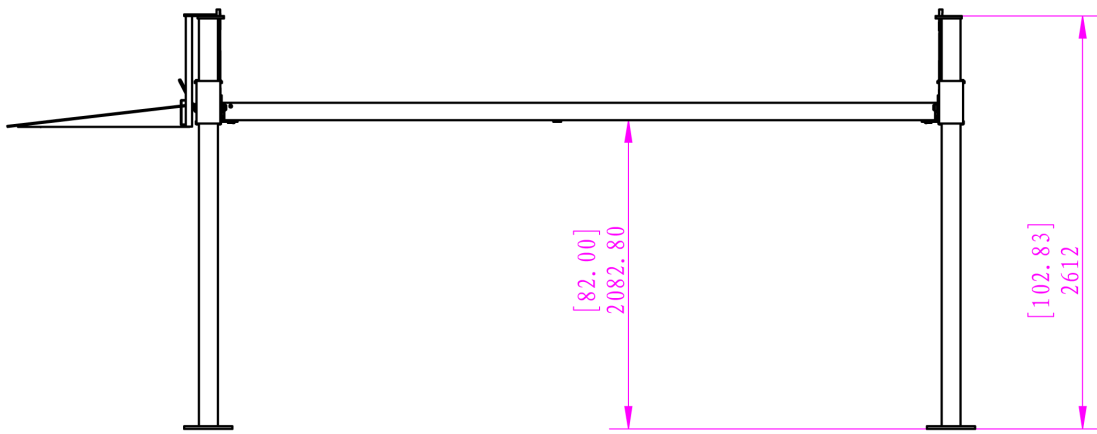

Double Your Garage Space

NEW!!

**Portable
Side-By-Side
Lifter**

Lift King Side-By-Side Parker
4000Kg Capacity
Freestanding / Portable
240V/15amp

Features

- Freestanding & Portable
- 4000Kgs Capacity (standard lift-height model @ \$7195.00 incl GST) / 4500Kgs Capacity (high-lift model @ \$7,495.00 incl GST)
- 240v/15amp power
- 2 x Rolling Jacking Trays - you can place the jockey wheels of a trailer or caravan in these...
- 6 x Drip Trays
- Removable 'Alu' Approach Ramps
- LIFETIME Structural Warranty (Private Use)
- Flow-Control Valve
- Latest Wrap-Around Crossbar Design
- Optional Extended 3-Year Power-pack and Parts Warranty available...
- Optional Manual or Pneumatic Jacking Beam/s (\$895.00 manual / \$1045.00 pneumatic) + Delivery.
- Optional Alloy Hoist Insert System @ \$3,175.00 incl; GST (to close off the gaps between runways)
- Pre-Order in your chosen colours / Special 'Man-Cave - Dealership Edition' available in all white for \$10,295.00 incl GST*

* Price and specs subject to change - call for updates...

COMMERCIAL TOUGH
Residential Simple

Lift King Side-By-Side Parker High Lift Model

(2.082m drive-under at top-lock)
Rated Capacity: 4,500Kgs

- Supplied With:-**
- Drip Trays
 - Rolling Jacking Trays
 - Castor Kit
 - Limit Switch
 - Flow Control Valve
- Optional Rolling Jacking Beams available...**