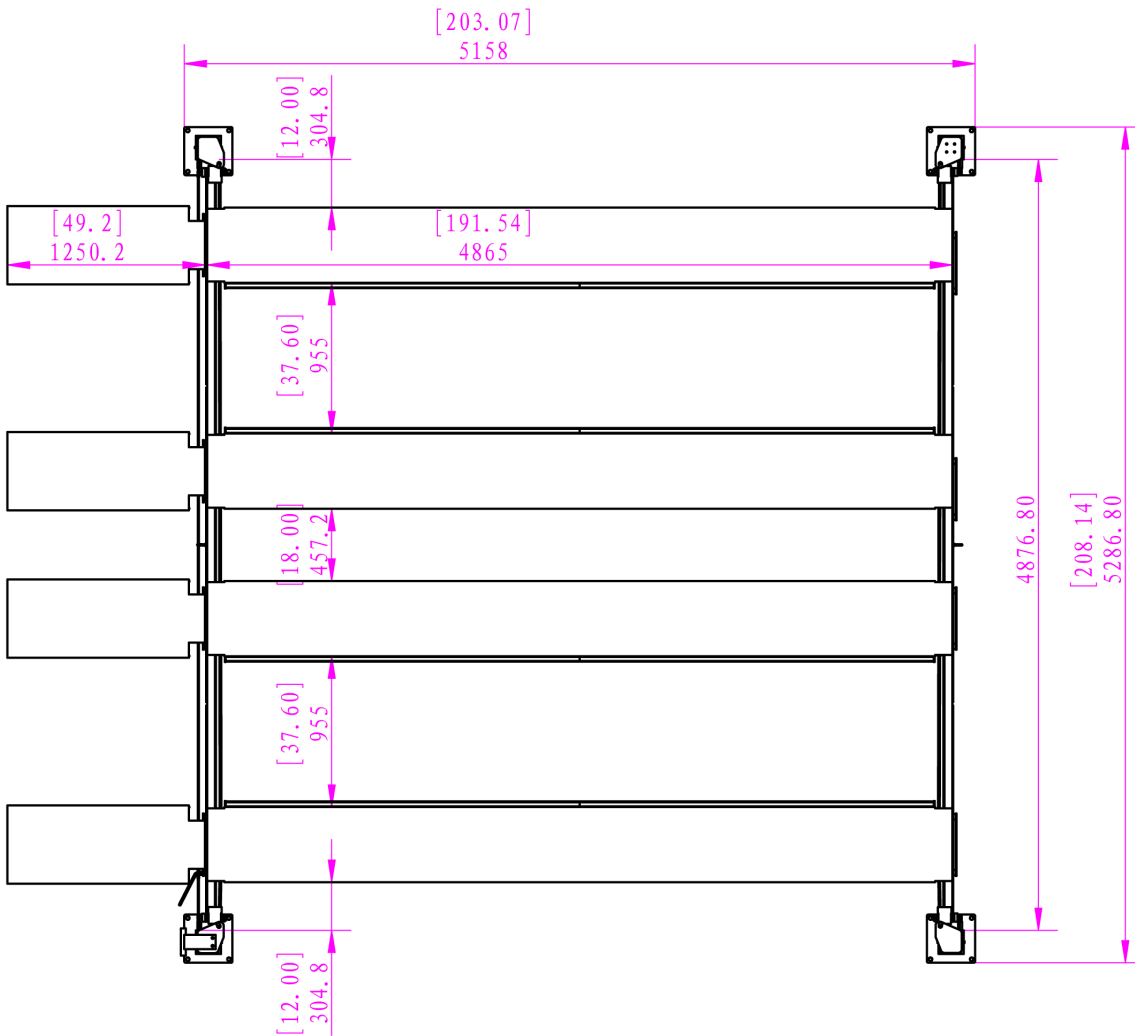

Double Your Garage Space

NEW!!

**Portable
Side-By-Side
Lifter**

Lift King Side-By-Side Parker
4000Kg Capacity
Freestanding / Portable
240V/15amp

Features

- Freestanding & Portable
- 4000Kgs Capacity (standard lift-height model @ \$7195.00 incl GST) / 4500Kgs Capacity (high-lift model @ \$7,495.00 incl GST)
- 240v/15amp power
- 2 x Rolling Jacking Trays - you can place the jockey wheels of a trailer or caravan in these...
- 6 x Drip Trays
- Removable 'Alu' Approach Ramps
- LIFETIME Structural Warranty (Private Use)
- Flow-Control Valve
- Latest Wrap-Around Crossbar Design
- Optional Extended 3-Year Power-pack and Parts Warranty available...
- Optional Manual or Pneumatic Jacking Beam/s (\$895.00 manual / \$1045.00 pneumatic) + Delivery.
- Optional Alloy Hoist Insert System @ \$3,175.00 incl; GST (to close off the gaps between runways)
- Pre-Order in your chosen colours / Special 'Man-Cave - Dealership Edition' available in all white for \$10,295.00 incl GST*

* Price and specs subject to change - call for updates...

COMMERCIAL TOUGH
Residential Simple

Lift King Side-By-Side Parker High Lift Model

(2.082m drive-under at top-lock)
Rated Capacity: 4,500Kgs

- Supplied With:-**
- Drip Trays
 - Rolling Jacking Trays
 - Castor Kit
 - Limit Switch
 - Flow Control Valve
- Optional Rolling Jacking Beams available...**